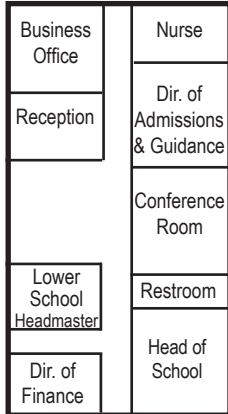

Parking Lot

Founder's Hall

Pod 3

Playground

Soccer Field

Administration

Lunch Tables

Ampitheater

Basketball Court

Pickup Loop Area (When needed)

Pod 6

High School Student Parking

Map not to scale