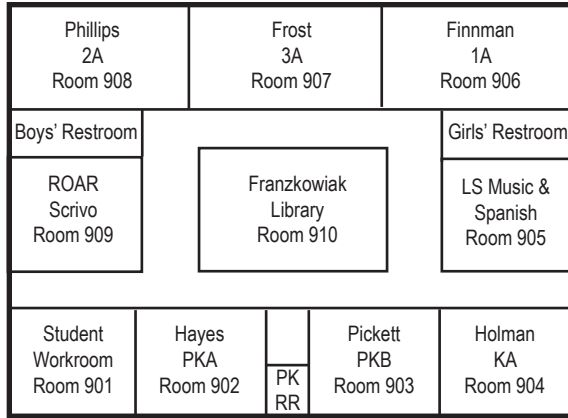

PVCP Campus Map 2018-2019

Cactus Rd

24th St.

Cactus Christian Fellowship

Primary Education Building

Prek & Kinder Playground

Baseball Field

EXIT ←

Parking Lot

Founder's Hall

Pod 3

Playground

Soccer Field

Administration

Lunch Tables

Ampitheater

Basketball Court

Pickup Loop Area (When needed)

Pod 6

High School Student Parking

Map not to scale