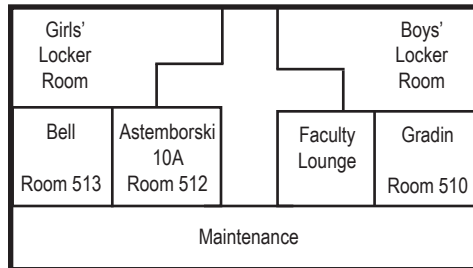

Parking Lot

Founder's Hall

Pod 3

Playground

Soccer Field

Administration

Lunch Tables

Ampitheater

Basketball Court

Pickup Loop Area (When needed)

Pod 6

High School Student Parking

Map not to scale