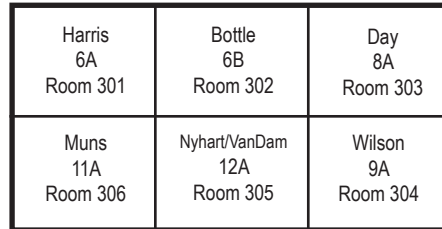

Parking Lot

Founder's Hall

Pod 3

Playground

Soccer Field

Administration

Lunch Tables

Ampitheater