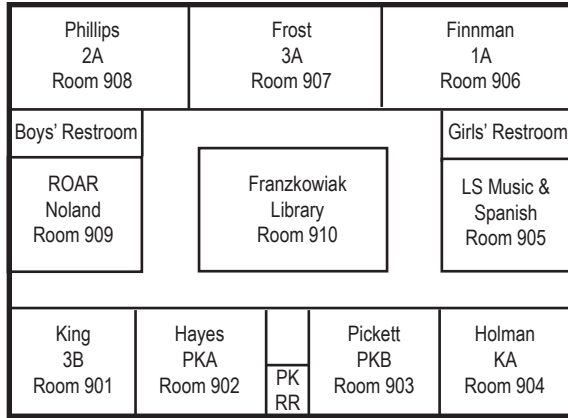

# PVCP Campus Map 2019-2020

Cactus Rd

24th St.

Cactus Christian Fellowship

Primary Education Building

Parking Lot

Founder's Hall

Pod 3

Administration

Pickup Loop Area (When needed)

Pod 6

High School Student Parking

Map not to scale