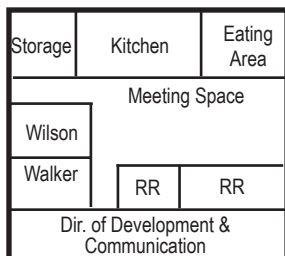

# PVCP Campus Map 2019-2020

Cactus Rd

24th St.

Cactus Christian Fellowship

Primary Education Building

Parking Lot

Founder's Hall

Pod 3

Administration

Pickup Loop Area (When needed)

Pod 6

High School Student Parking

Map not to scale