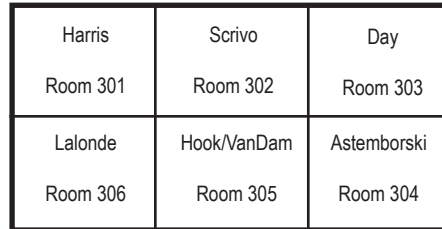

# PVCP Campus Map 2019-2020

Cactus Rd

24th St.

Cactus Christian Fellowship

Primary Education Building

Parking Lot

Founder's Hall

Pod 3