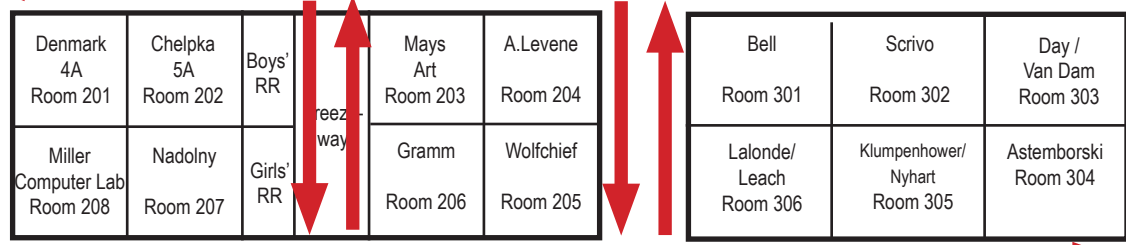

PVCP Campus Map 2020-2021

Cactus Rd

24th St.

Cactus Christian Fellowship

Prek & Kinder Playground

Baseball Field

Playground

Administration

Soccer Field

Basketball Court

High School Student Parking

Map not to scale