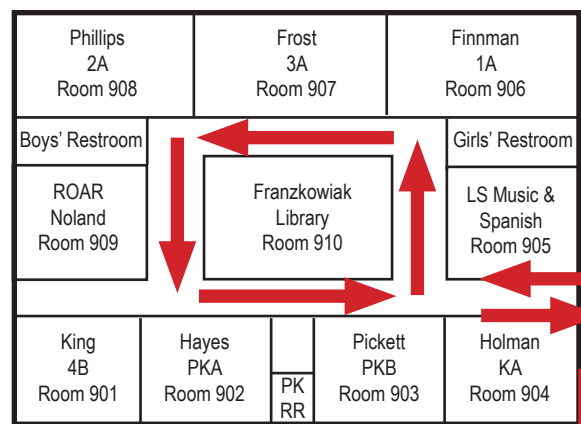

PVCP Campus Map 2020-2021

Cactus Rd

24th St.

Cactus Christian Fellowship

Prek & Kinder Playground

Baseball Field

Playground

Administration

Soccer Field

Basketball Court

High School Student Parking

Map not to scale