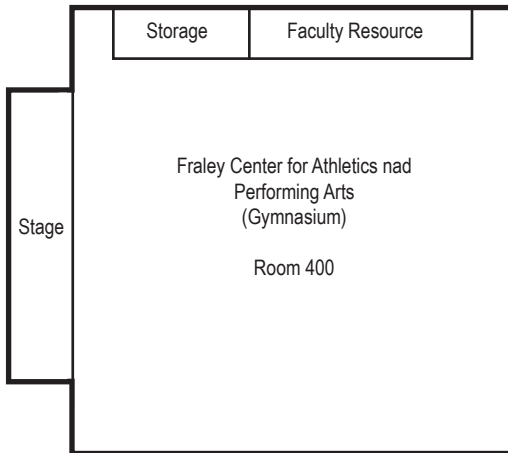

24th St.

Cactus Christian Fellowship

Prek & Kinder Playground

Baseball Field

Playground

Administration

Lunch Tables

Ampitheater

Soccer Field

Basketball Court

9-12th Lunch Tables "US Plaza"

High School Student Parking