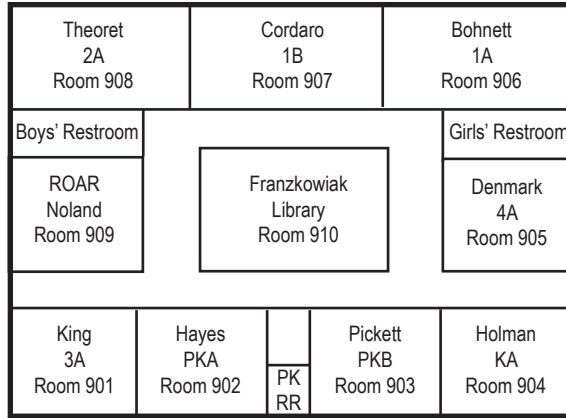

24th St.

Cactus Christian Fellowship

Prek & Kinder Playground

Baseball Field

Playground

Administration

Lunch Tables

Ampitheater

Soccer Field

Basketball Court

9-12th Lunch Tables "US Plaza"

High School Student Parking