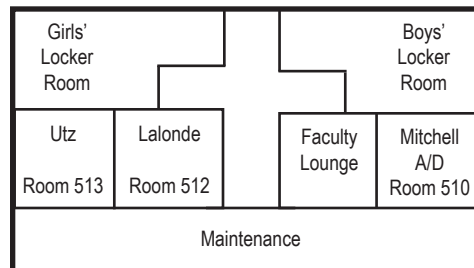

24th St.

Cactus Christian Fellowship

Prek & Kinder Playground

Baseball Field

Playground

Administration

Lunch Tables

Ampitheater

Soccer Field

Basketball Court

9-12th Lunch Tables "US Plaza"

High School Student Parking