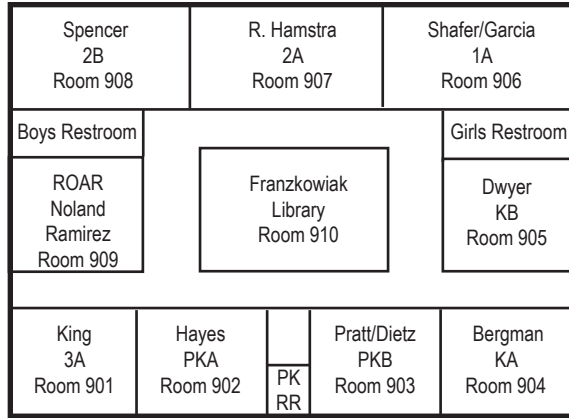

24th St.

Cactus Christian Fellowship

Administration

Upper  
School  
Student  
Parking